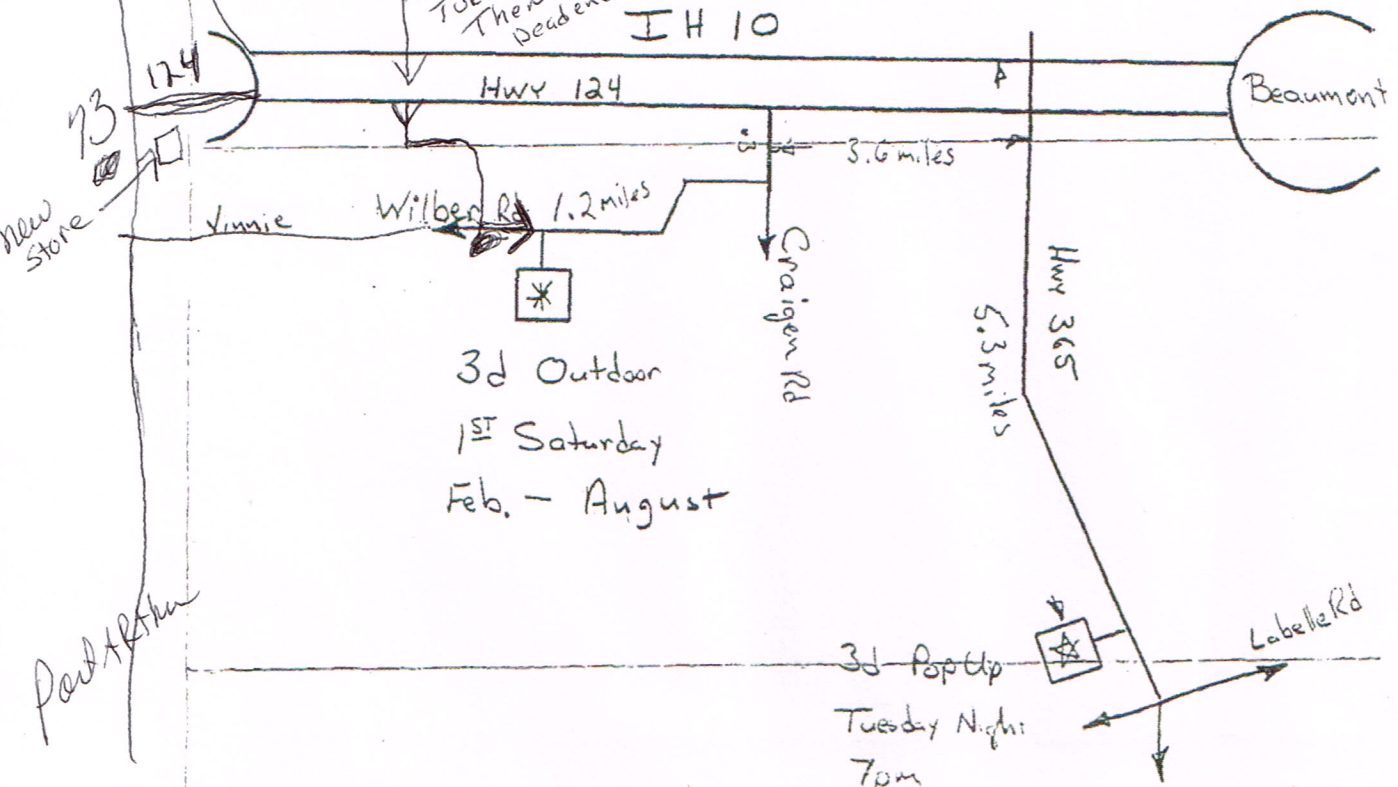

Houston
Talk Hwy 73

From 73 To 124 to Hamline caution Light make Right + left
Dead end make Left 1/2 mile on Right cattle guard

From 73 to Wilber Road Turn Left Road will curve left + Right
Go about 1 mile last house on Right go 1/4-1/2 mile move cattle guard on Right

Golden Triangle Bowhunters Shoot Locations and Dates

Caution Light
Turn Right
Then Left
Dead end Turn Left 1/2 mile on Right

Tuesday night fee: \$5

Outdoor 3d fee:

Member - \$10

Non-Member - \$15

Kids 13-16 \$5.00

To Hwy 69
Port Arthur
12.3 miles